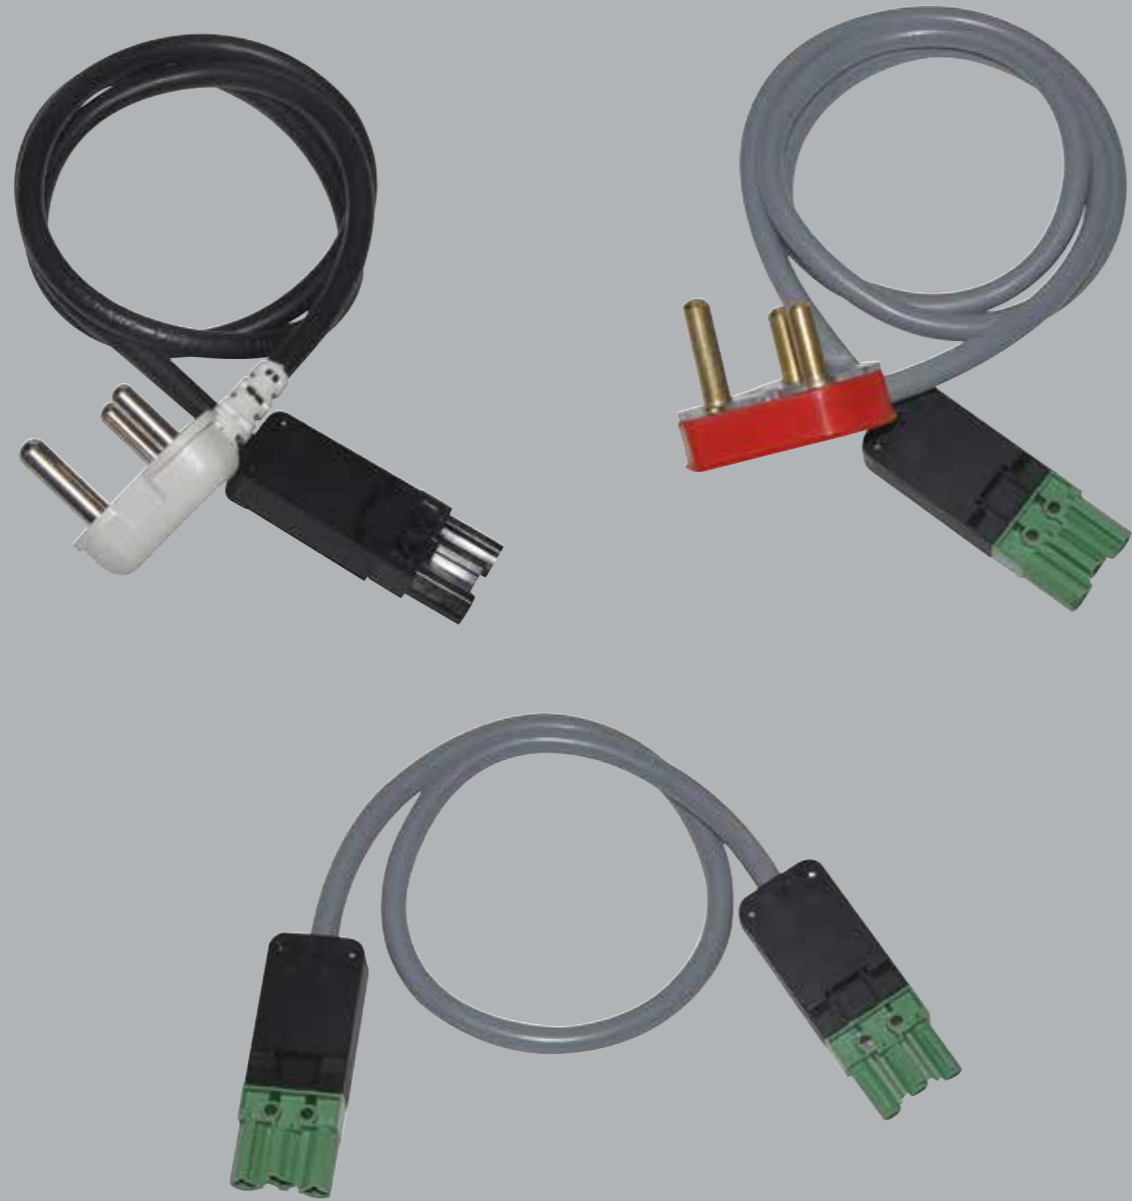

### **THE NEMESIS SLIM RANGE (VERTICAL CLAMP)**

Strong durable aluminium body with an almost limitless selection of customized options (see socket options on page 29 & 30). Color Silver. Clamps on the edge of the desk and is fitted with incoming and outgoing power connectors. Supply and interconnect cables are sold separately.

Size: Up to 600mm length

Available colours: Silver ●

**THE MERLINA RANGE (SLIMLINE FLUSH)**

Made from aluminium alloy. Fitted with incoming and outgoing power connectors. Can be customized to your requirements, (see socket options on page 27 & 28). Supply and interconnect cables are sold separately.

Size: 42mm(h) x 46mm(w) - Length can be customized

Available colours: Black ●  
White ○

| NEW ARRIVALS |

### **SUPPLY AND INTERCONNECT CABLES**

Normal, clean, UPS and generator supply cables and interconnect cables made up to any length as per your request with VDE approved connectors that fit into the connectors supplied with all the power docks.