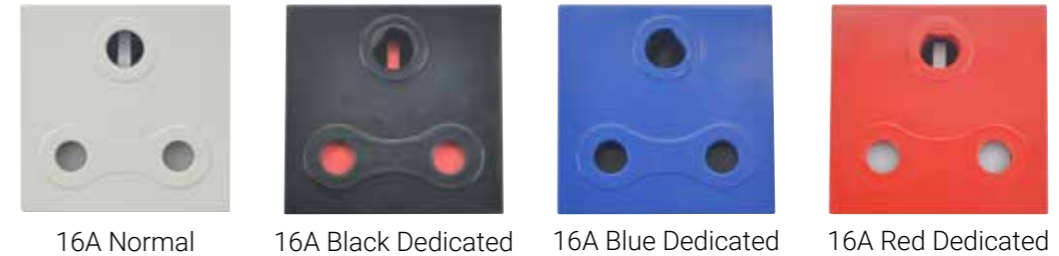

DATA/COM/AUXILIARY	DESCRIPTION	DIMENSIONS (mm)	COLOURS
06ZDRRJ11	Socket Module RJ11 Communication Module	50 x 25	White
06ZDRRJ11/1	Socket Module RJ11 Communication Module	45 X 25	White
06ZDRRJ45	Socket Module RJ45 Data Module	50 x 25	White
06ZDRRJ45/1	Socket Module RJ45 Data Module	45 X 25	White
06ZDRVGA/1	Socket Module VGA Module	45 X 25	White
06ZDRHDMI	Socket Module HDMI Module	50 x 25	White
06ZDRAUDIO/1	Socket Module RCA L/R Sound Module	45 X 25	White
06ZDRPHONO/1	Socket Module 3,5 Sound/ Mic Module	45 X 25	White

Optional sockets and outlets for Athena, Apollo, Ares, Alcmene, Hermes, Nemesis, Poseidon, Hades and Iris ranges.