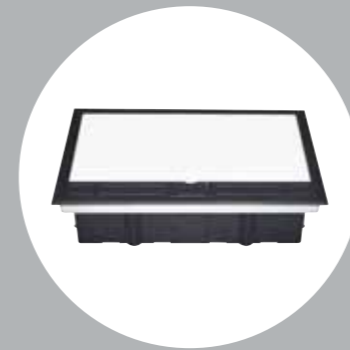

THE HADES RANGE (FLOOR BOX)

Made from ABS fireproof engineered plastic. Available in a 6-way and 8-way body. Modular electrical power outlet system available in a variety of outlet configurations as per your requirements (see socket options on page 27 & 28). To be fitted in the floor at workstations

Size: 6 Way Box - 210mm x 230mm x 75mm deep
                              8 Way Box - 215mm x 312mm x 75mm deep