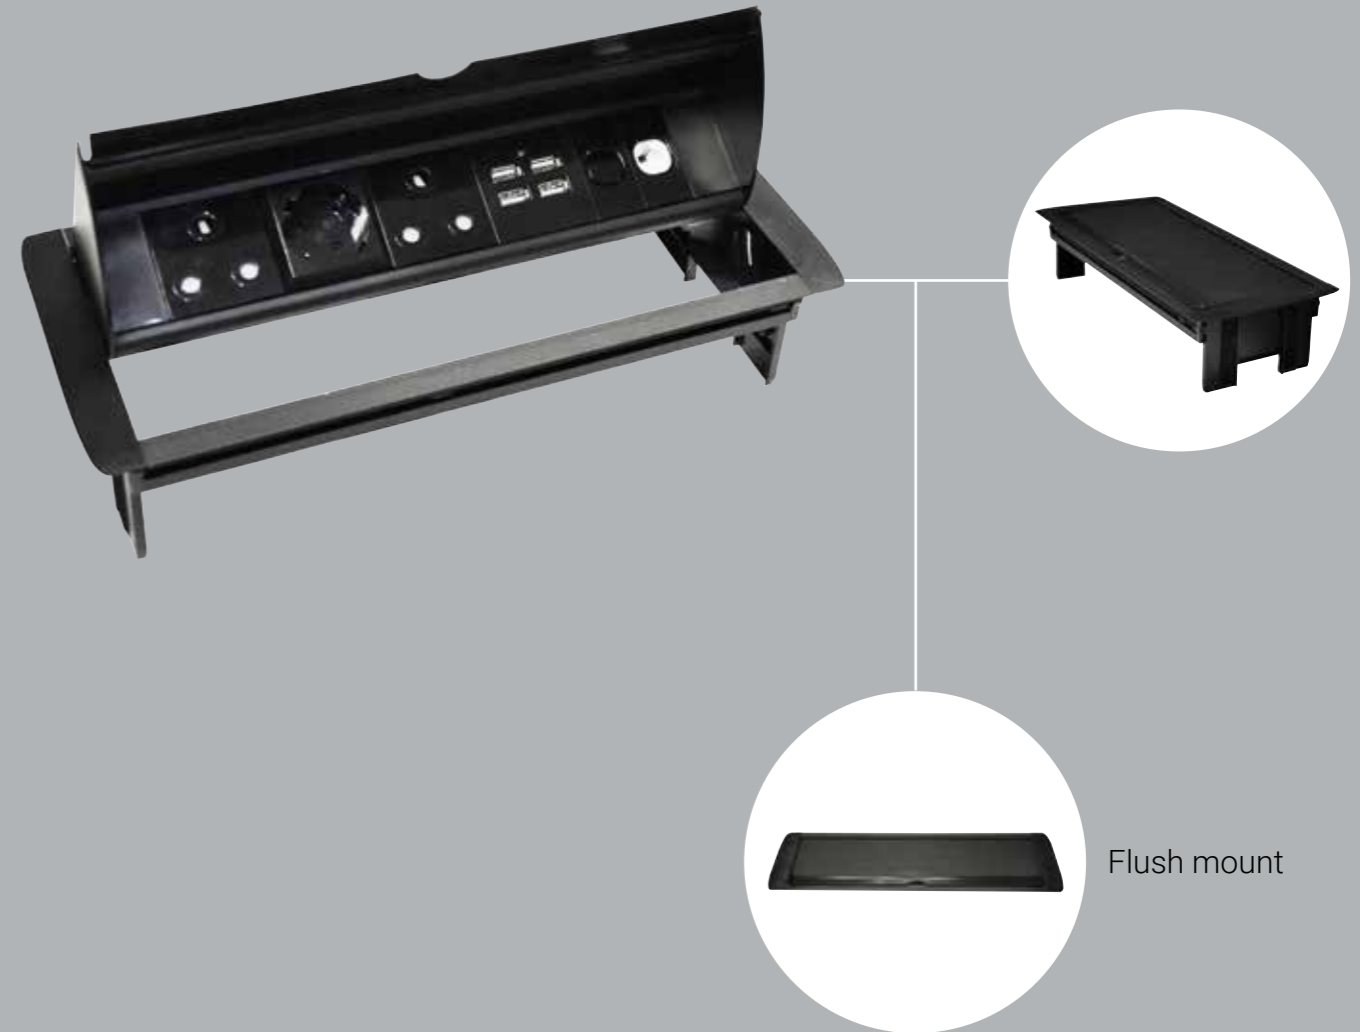

THE IRIS RANGE (POWER DESK FLIP UP)

Sturdy aluminium and plastic body, made in three sizes, 200mm, 300mm and 400mm. Modular electrical power outlet system available in a variety of outlet configurations as per your requirements (see socket options on page 27 & 28). The unit can be closed while plugs are still attached. Comes fitted with connectors and needs a supply cable and interconnect cable per circuit. Suitable for boardrooms, conference rooms and office desks.

Cut out size: 200mm - 226mm x 139mm
                             300mm - 326mm x 139mm
                             400mm - 426mm x 139mm

Available colours: Black ●
                             Silver ●